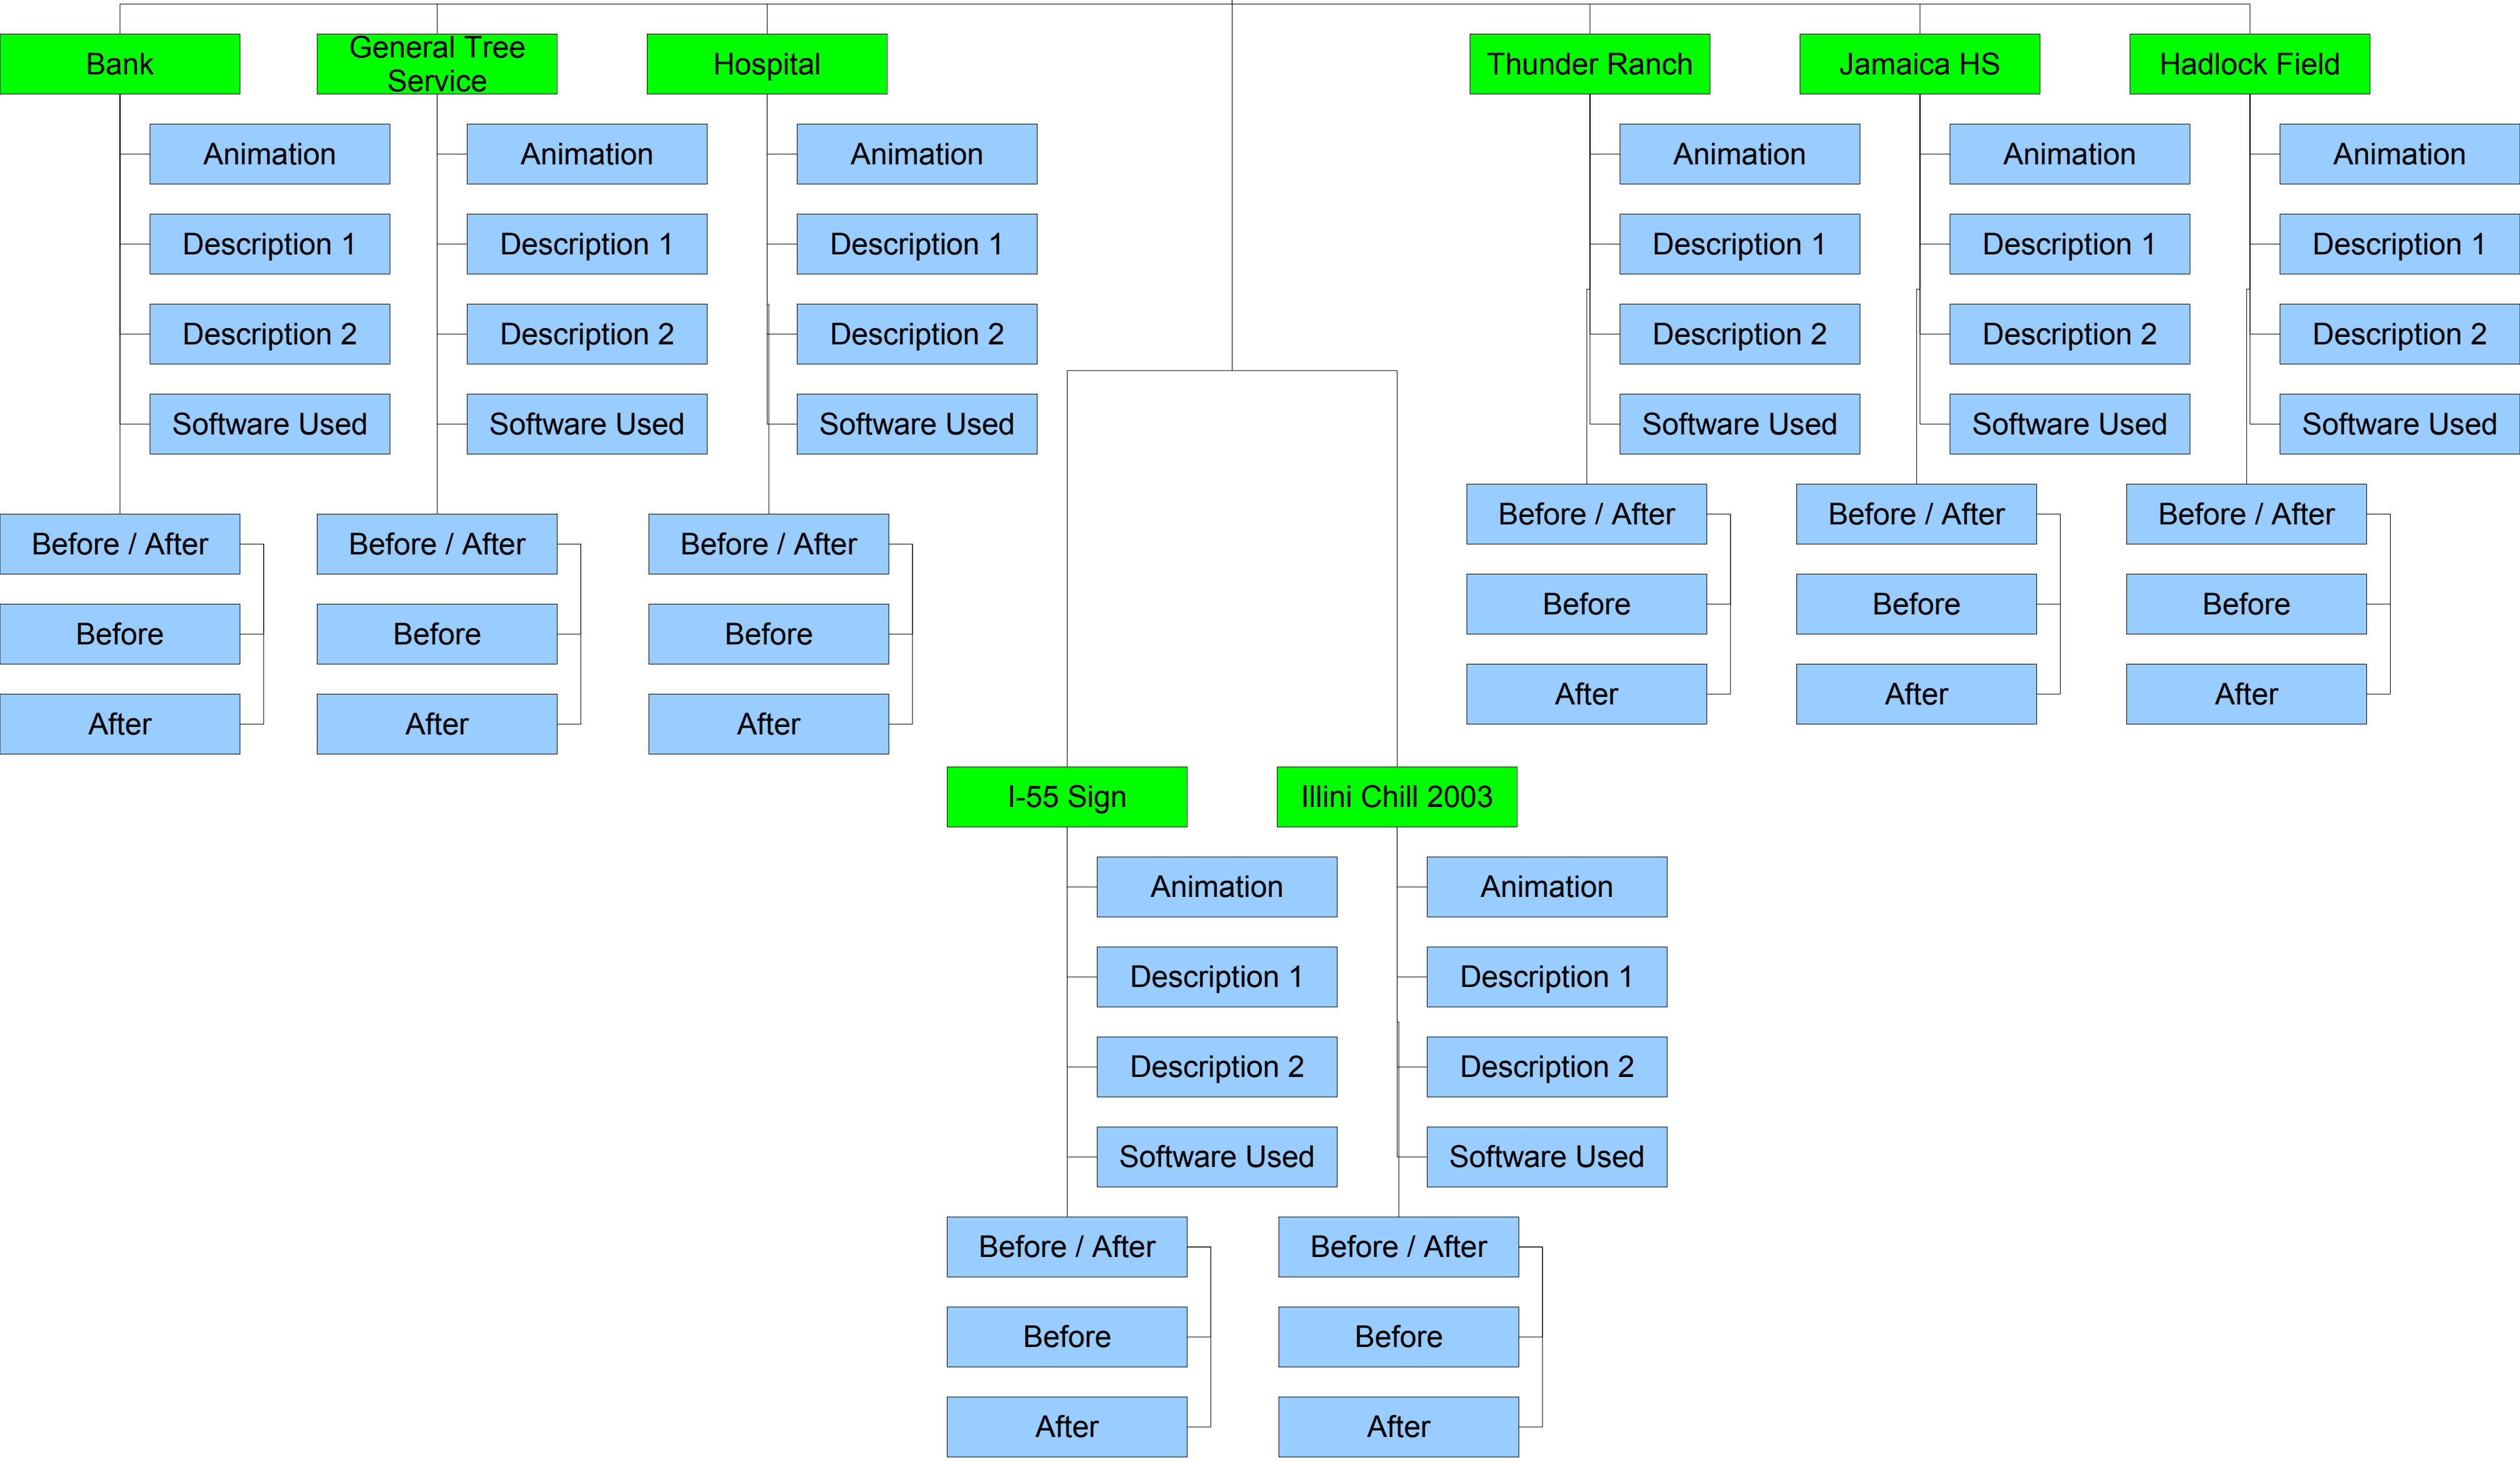

3D Animation Menu

Compositing

Demo Reel Expanded